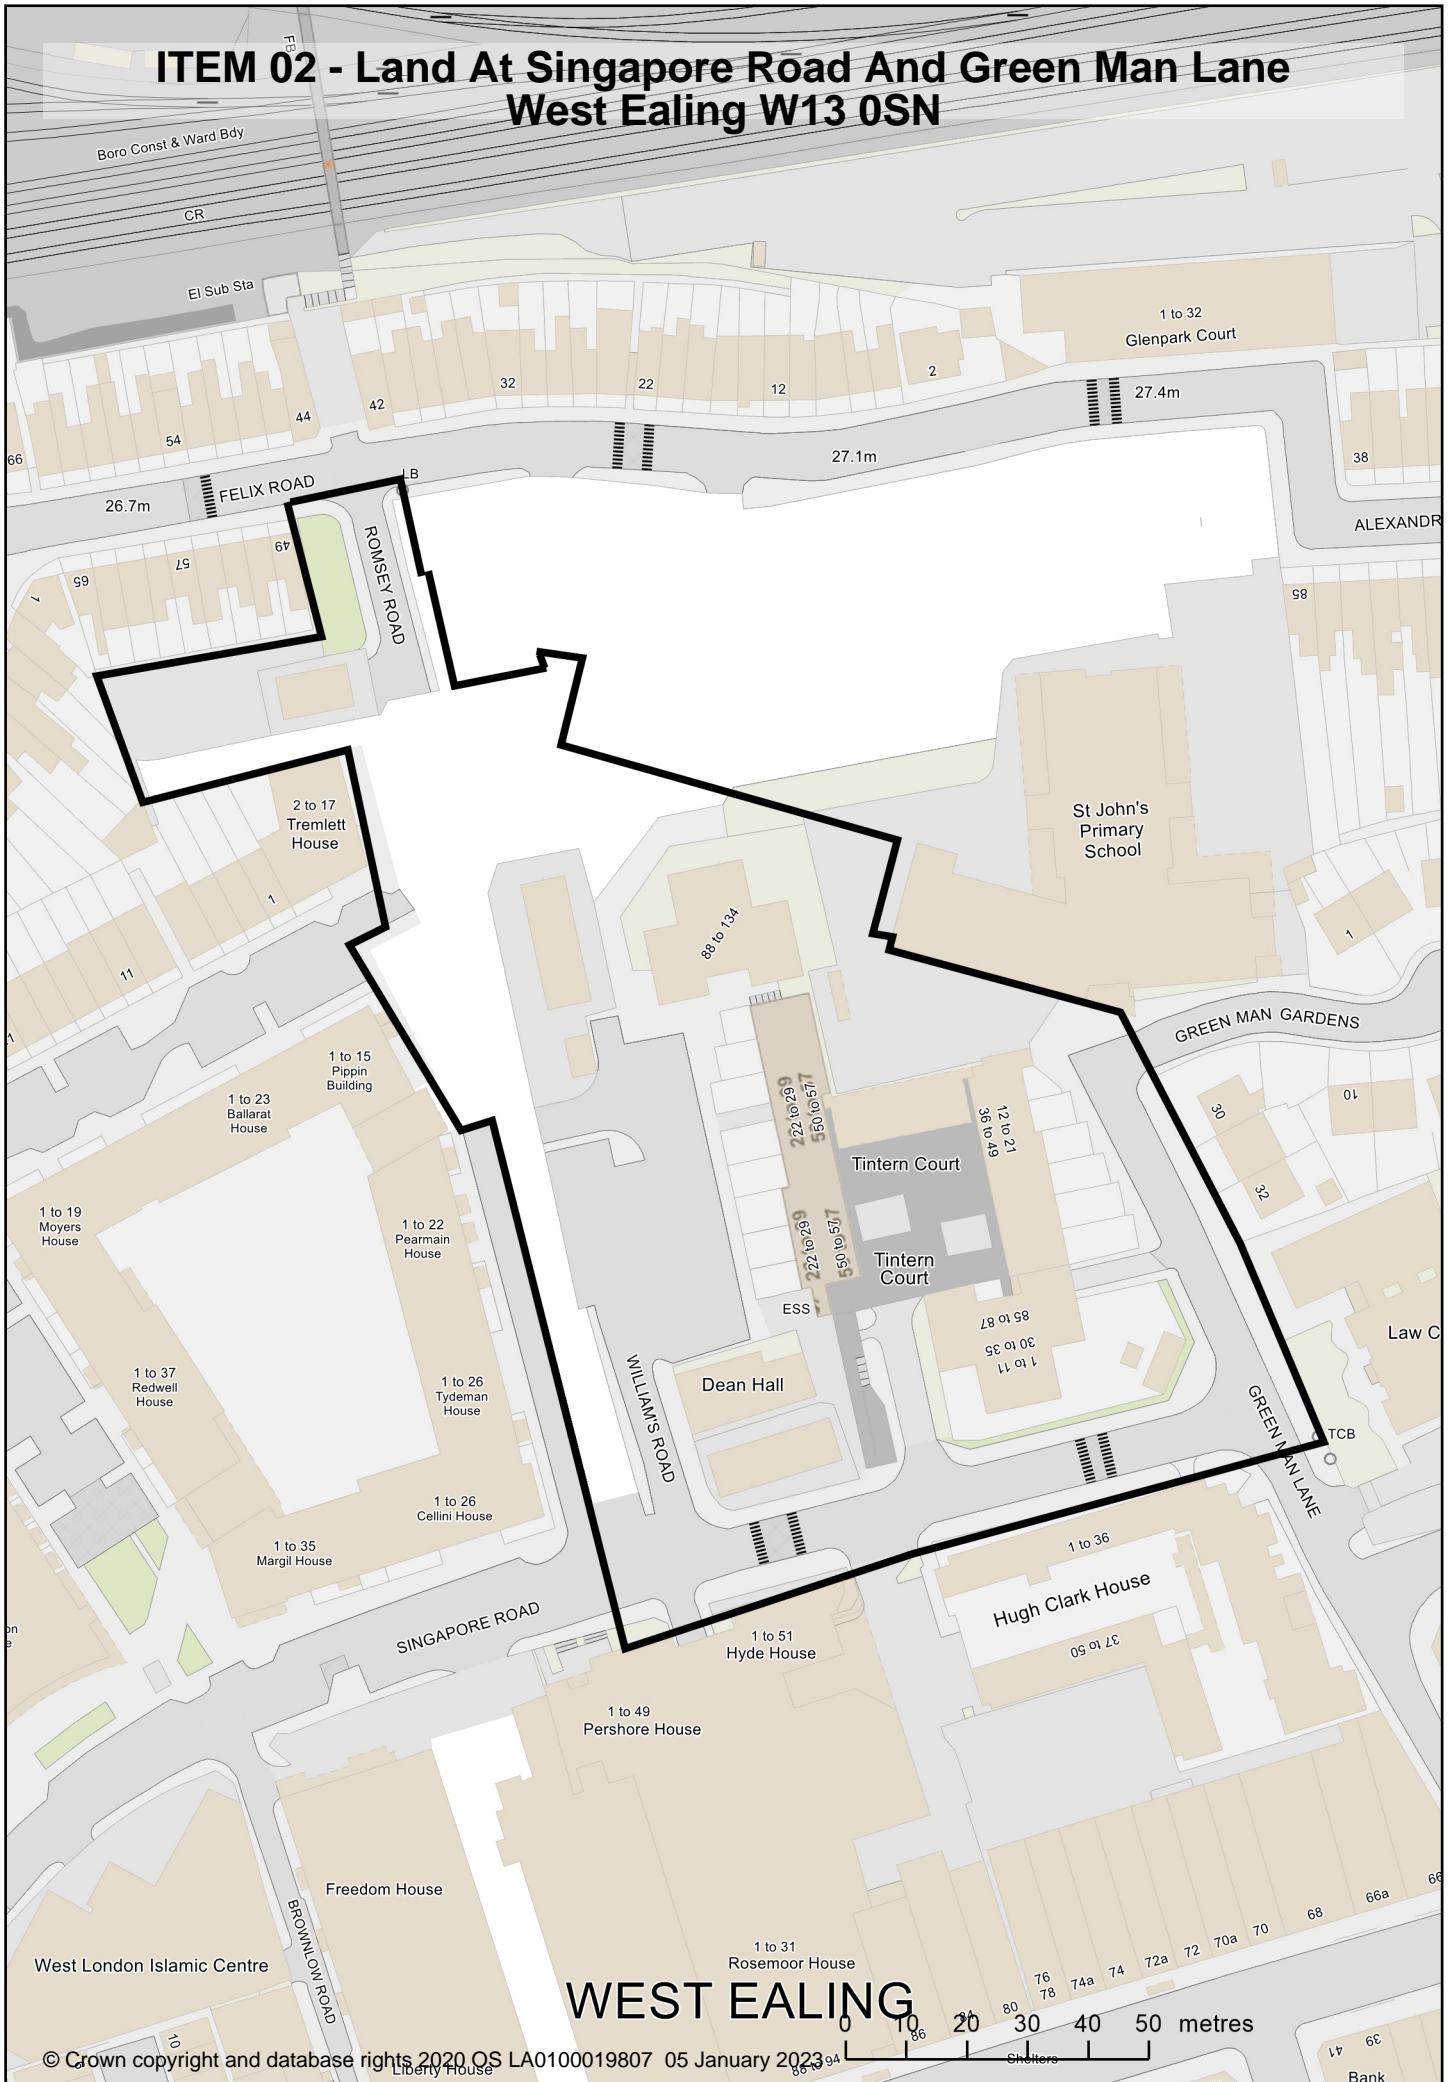

# ITEM 02 - Land At Singapore Road And Green Man Lane West Ealing W13 0SN

WEST EALING